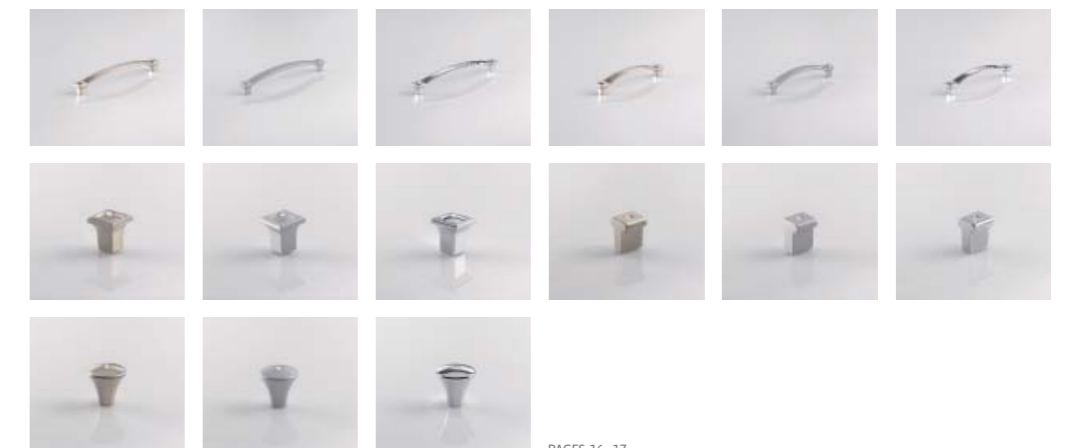

STOCK PROGRAMME

MADE WITH SWAROVSKI® ELEMENTS

Star violinist . Stargeigerin Céline Roschek

Photo: Edwin Enzlmüller . Make Up & Hair: Klara Pöschl . Concept: :wanted | linz