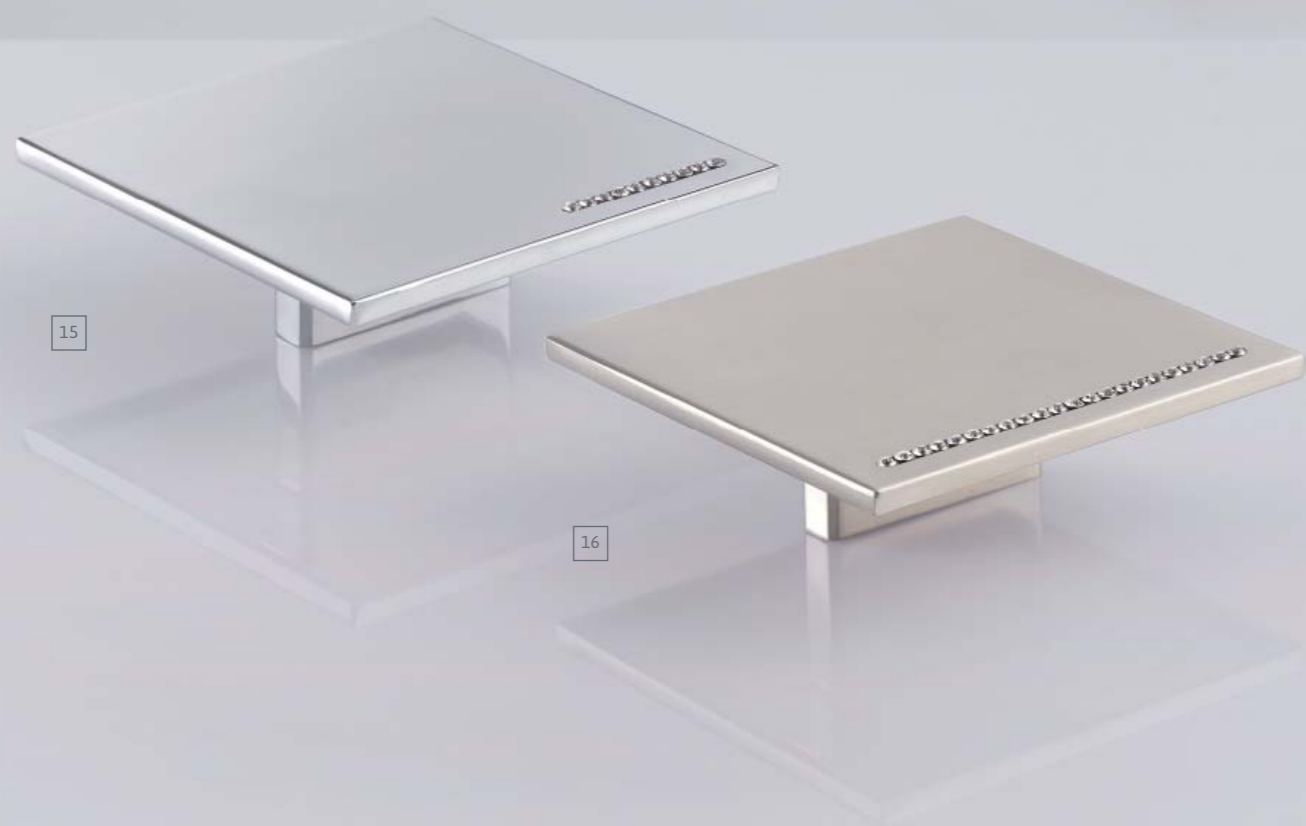

13

14

15 2053-80ZN1J13F1 . Bright Chrome

17 1750-193ZN1J13F1 . Bright Chrome

16 2053-80ZN2J13F2 . Stainless Steel Effect

18 1750-193ZN2J13F1 . Stainless Steel Effect

PURE STAINLESS STEEL

BY SIRO FASHION FOR FURNITURE